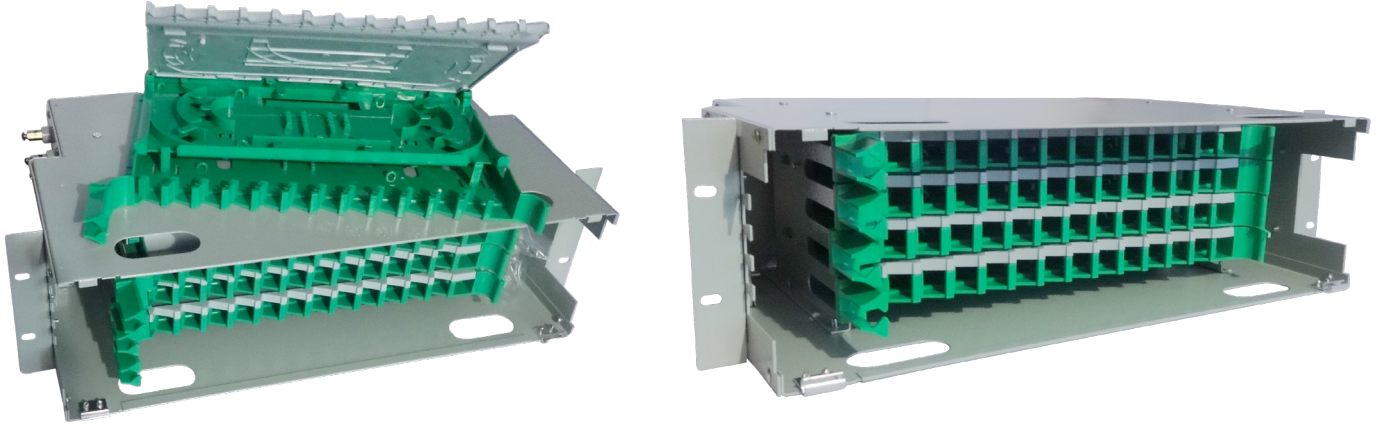

ODF 48 PORT

FEATURES

- Reasonable design, strong protective performance, anti-impact, anti-aging;
- It has perfect fixing device for fiber optic cable and tail fiber.
- The curvature radius of the optical fibers is greater than 30 mm, the route is reasonable and there is no interference with each other.
- Optical fiber connection is convenient, suitable for hot melt and mechanical connection
- According to the need, the main optical cable can be installed directly, divergently and spectroscopically.
- 19 inch standard installation, good versatility.
- Size(mm): 485x260x3U
- Interface Type: SC FC LC
- MAX Capacity: 48 Core
- Mounting Way: Rack
- Material: Cold-rolled steel sheet

ORDER INFORMATION

P/N	Description
CFB-3048	ODF 48 PORT