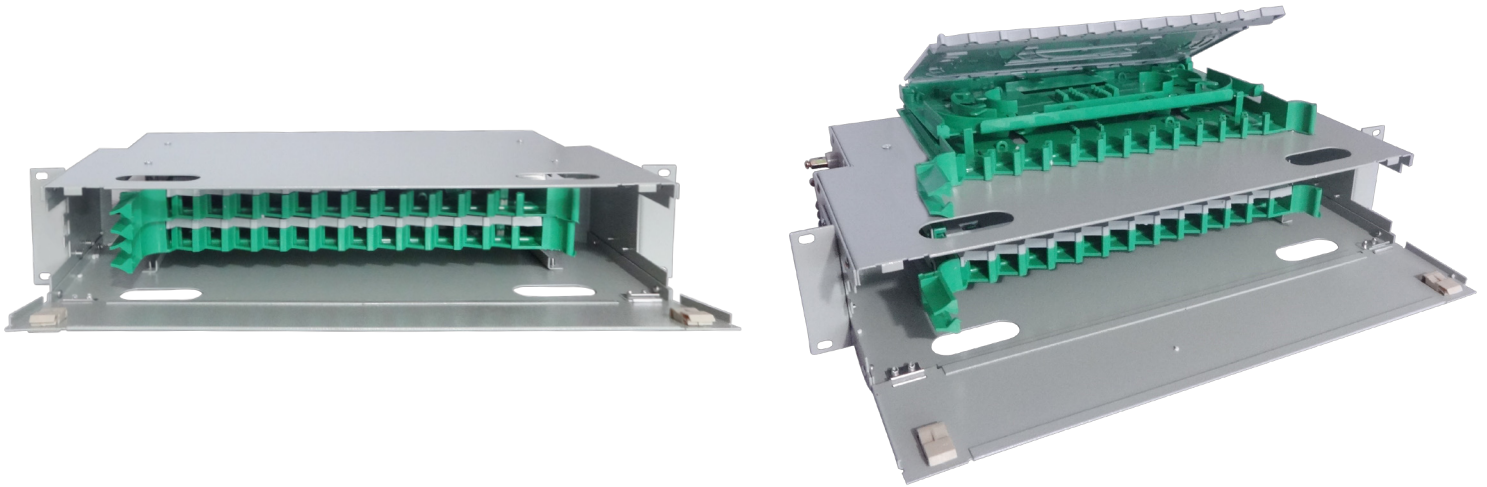

**ODF 24 PORT**

**FEATURES**

- Reasonable design, strong protective performance, anti-impact, anti-aging;
- It has perfect fixing device for fiber optic cable and tail fiber.
- The curvature radius of the optical fibers is greater than 30 mm, the route is reasonable and there is no interference with each other.
- Optical fiber connection is convenient, suitable for hot melt and mechanical connection
- According to the need, the main optical cable can be installed directly, divergently and spectroscopically.
- 19 inch standard installation, good versatility.
- Size(mm): 485x260x2U
- Interface Type: SC FC LC
- MAX Capacity: 24 Core
- Mounting Way: Rack
- Material: Cold-rolled steel sheet

**ORDER INFORMATION**

P/N	Description
CFB-3024	ODF 24 PORT