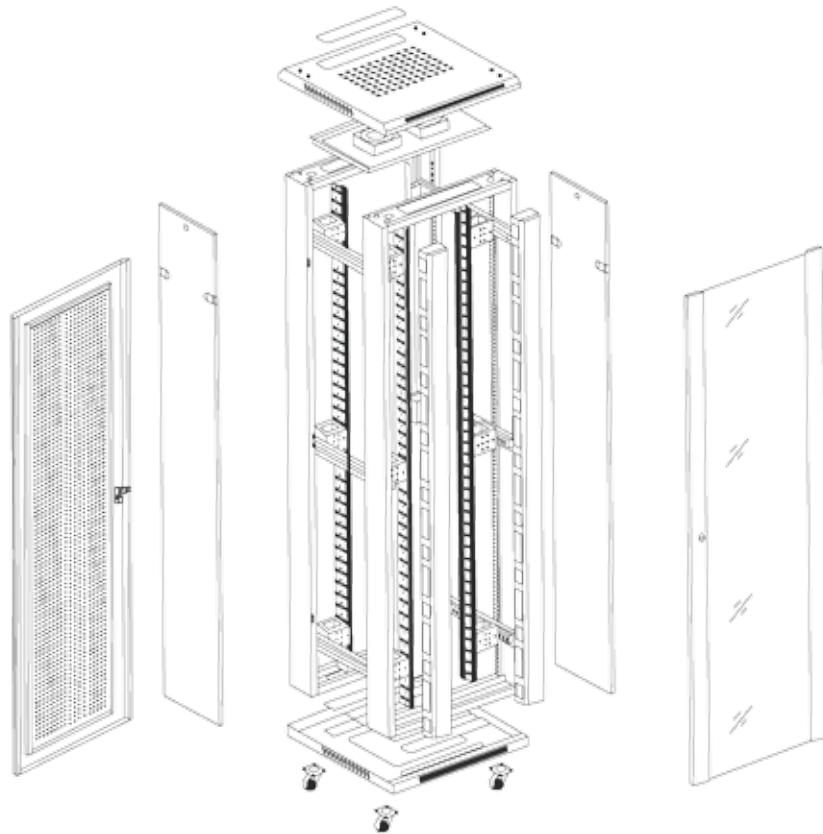

Dimension

Main dimension