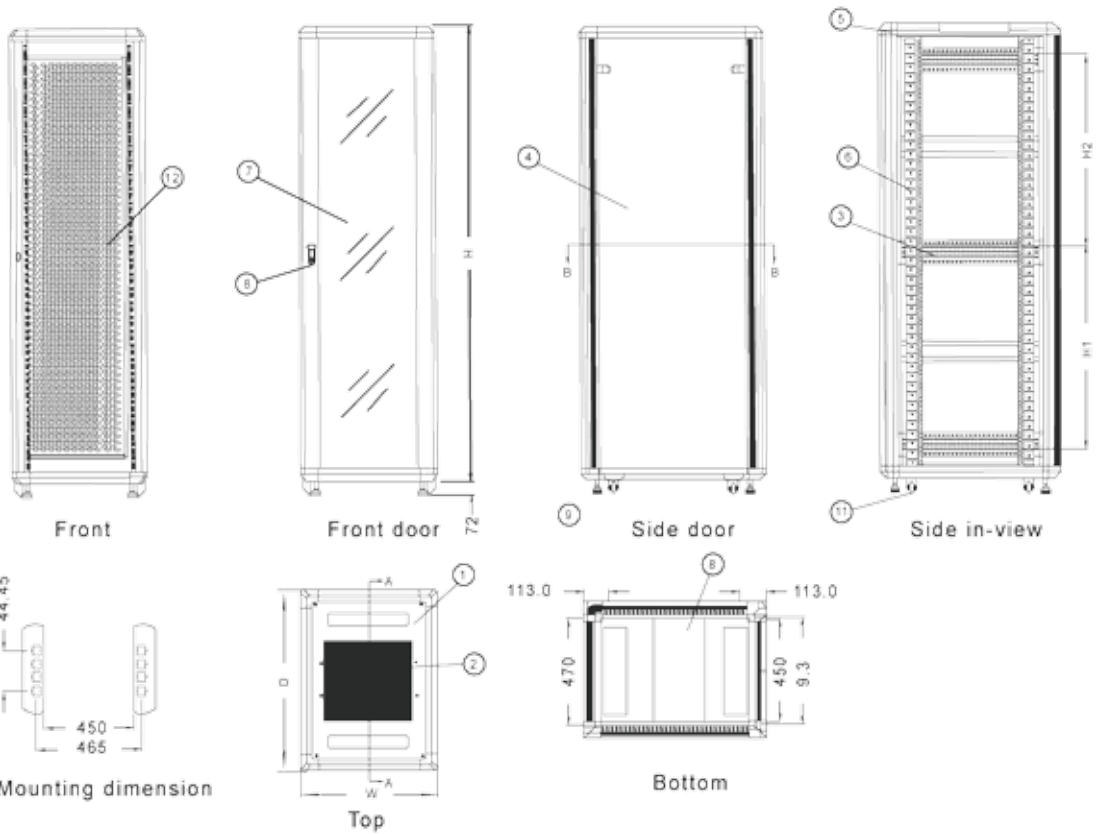

Dimension

Main dimension

ORDER INFORMATION

Order Number	Width x Depth x Height	Capacity	SIZE	CBM	Order Number	Width x Depth x Height	Capacity	SIZE	CBM
VM186060988	(600x600x988)mm (24x24x39)inch	18U	(670x670x1028)mm (26x26x41)inch	0.4615	VM426060206	(600x600x2055)mm (24x24x81)inch	42U	(670x670x2085)mm (26x26x82)inch	0.9360
VM186080988	(600x800x988)mm (24x32x39)inch	18U	(670x870x1028)mm (26x34x41)inch	0.5992	VM426080206	(600x800x2055)mm (24x32x81)inch	42U	(670x870x2085)mm (26x34x82)inch	1.2153
VM186090988	(600x900x988)mm (24x35x39)inch	18U	(670x970x1028)mm (26x38x41)inch	0.6681	VM426090206	(600x900x2055)mm (24x35x81)inch	42U	(670x970x2085)mm (26x38x82)inch	1.3550
VM186096988	(600x960x988)mm (24x38x39)inch	18U	(670x1030x1028)mm (26x41x41)inch	0.7094	VM426096206	(600x960x2055)mm (24x38x81)inch	42U	(670x1030x2085)mm (26x41x82)inch	1.4389
VM226060117	(600x600x1166)mm (24x24x46)inch	22U	(670x670x1196)mm (26x26x47)inch	0.5369	VM426010206	(600x1000x2055)mm (24x39x81)inch	42U	(670x1070x2085)mm (26x42x82)inch	1.4732
VM226080117	(600x800x1166)mm (24x32x46)inch	22U	(670x870x1196)mm (26x34x47)inch	0.6971	VM428060206	(800x600x2055)mm (32x24x81)inch	42U	(870x670x2085)mm (34x26x82)inch	1.2513
VM226090117	(600x900x1166)mm (24x35x46)inch	22U	(670x970x1196)mm (26x38x47)inch	0.7774	VM428080206	(800x800x2055)mm (32x32x81)inch	42U	(870x870x2085)mm (34x34x82)inch	1.5781
VM226096117	(600x960x1166)mm (24x38x46)inch	22U	(670x1030x1196)mm (26x41x47)inch	0.8254	VM428090206	(800x900x2055)mm (32x35x81)inch	42U	(870x970x2085)mm (34x38x82)inch	1.7595
VM276060139	(600x600x1388)mm (24x24x55)inch	27U	(670x670x1418)mm (26x26x56)inch	0.6460	VM428096206	(800x960x2055)mm (32x38x81)inch	42U	(870x1030x2085)mm (34x41x82)inch	1.8684
VM276080139	(600x800x1388)mm (24x32x55)inch	27U	(670x870x1418)mm (26x34x56)inch	0.8266	VM428010206	(800x1000x2055)mm (32x39x81)inch	42U	(870x1070x2085)mm (34x42x82)inch	1.9130
VM276090139	(600x900x1388)mm (24x35x55)inch	27U	(670x970x1418)mm (26x38x56)inch	0.9216	VM456091221	(600x916x2208)mm (24x36x87)inch	45U	(670x986x2238)mm (27x39x88)inch	1.5012
VM276096139	(600x960x1388)mm (24x38x55)inch	27U	(670x1030x1418)mm (26x41x56)inch	0.9786	VM456010221	(600x1067x2208)mm (24x42x87)inch	45U	(670x1137x2238)mm (27x45x88)inch	1.6273
VM326060161	(600x600x1610)mm (24x24x63)inch	32U	(670x670x1640)mm (26x26x65)inch	0.7362	VM476060228	(600x600x2277)mm (24x24x90)inch	47U	(670x670x2307)mm (26x26x91)inch	1.0356
VM326080161	(600x800x1610)mm (24x32x63)inch	32U	(670x870x1640)mm (26x34x65)inch	0.9560	VM476080228	(600x800x2277)mm (24x32x90)inch	47U	(670x870x2307)mm (26x34x91)inch	1.3448
VM326090161	(600x900x1610)mm (24x35x63)inch	32U	(670x970x1640)mm (26x38x65)inch	1.0658	VM476090228	(600x900x2277)mm (24x35x90)inch	47U	(670x970x2307)mm (26x38x91)inch	1.4993
VM326096161	(600x960x1610)mm (24x38x63)inch	32U	(670x1030x1640)mm (26x41x65)inch	1.1318	VM476096228	(600x960x2277)mm (24x38x90)inch	47U	(670x1030x2307)mm (26x41x91)inch	1.5921
VM326010161	(600x1000x1610)mm (24x39.4x63)inch	32U	(670x1070x1640)mm (26x42x65)inch	1.1757	VM476010228	(600x1000x2277)mm (24x39x90)inch	47U	(670x1070x2307)mm (26x42x91)inch	1.6539
VM376060183	(600x600x1833)mm (24x24x72)inch	37U	(670x670x1683)mm (26x26x66)inch	0.8363	VM478060228	(800x600x2277)mm (32x24x90)inch	47U	(870x670x2307)mm (34x26x91)inch	1.3448
VM376080183	(600x800x1833)mm (24x32x72)inch	37U	(670x870x1683)mm (26x34x66)inch	1.0859	VM478080228	(800x800x2277)mm (32x32x90)inch	47U	(870x870x2307)mm (34x34x91)inch	1.7462
VM376090183	(600x900x1833)mm (24x35x72)inch	37U	(670x970x1683)mm (26x38x66)inch	1.2108	VM478090228	(800x900x2277)mm (32x35x90)inch	47U	(870x970x2307)mm (34x38x91)inch	1.9469
VM376096183	(600x960x1833)mm (24x38x72)inch	37U	(670x1030x1683)mm (26x41x66)inch	1.2857	VM478096228	(800x960x2277)mm (32x38x90)inch	47U	(870x1030x2307)mm (34x41x91)inch	2.0673
VM376010183	(600x1000x1833)mm (24x39x72)inch	37U	(670x1070x1683)mm (26x42x66)inch	1.3141	VM478010228	(800x1000x2277)mm (32x39x90)inch	47U	(870x1070x2307)mm (34x42x91)inch	2.1476