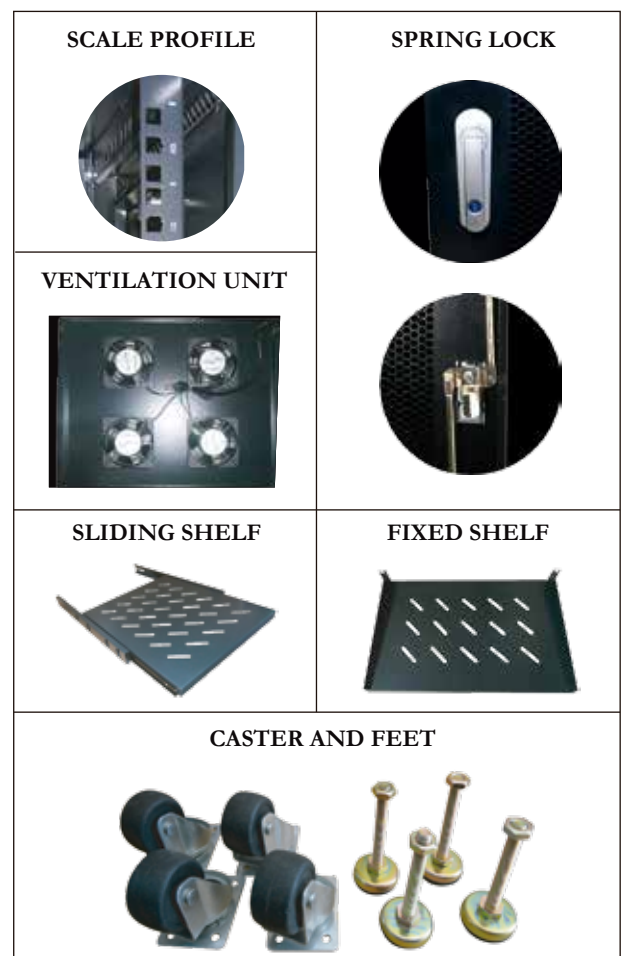

PRODUCT INFORMATION

- Elegance look, profound technical, precise dimension, with modern taste, add value to your projects.
- Easy to fix concentrated distribution unit into frame.
- Vented front door.
- One double open vented rear door.
- Install caster and support feet at the same time.
- Strong structure with 1000Kg max loading.
- Cabinet for telecommunication systems
- Wire path on the top and bottom can be closed, and wire holes dimension can be changed as request.
- Optional bottom seat for stable stand, bottom cold ventilation and prevent rats.
- Side door and rear/front door can be taken down easily.
- 2 vertical cable management are included for cabinets from 800mm width.
- IP 20

PRODUCT CHARACTERISTIC

- Static loading 1760 lb (800 kg)
- Width 24" (600mm), 32" (800mm)
- Depth 24" (600mm), 32" (800mm), 38" (960mm), 39" (1000mm)
- Grove cover can be install and uninstall quickly and easily to maintain
- 19" can be updated to 23", 25", 27" (as demand)
- Sliding shelf
- Fixed shelf

Material: SPCC quality cold rolled steel

Thickness: Square hole strips 0.08" (2mm), others 0.05" (1.2mm)

Surface finish: Degrease, acid pickling, rust prevention and parkerizing pure water cleaning, static electricity plastic painting