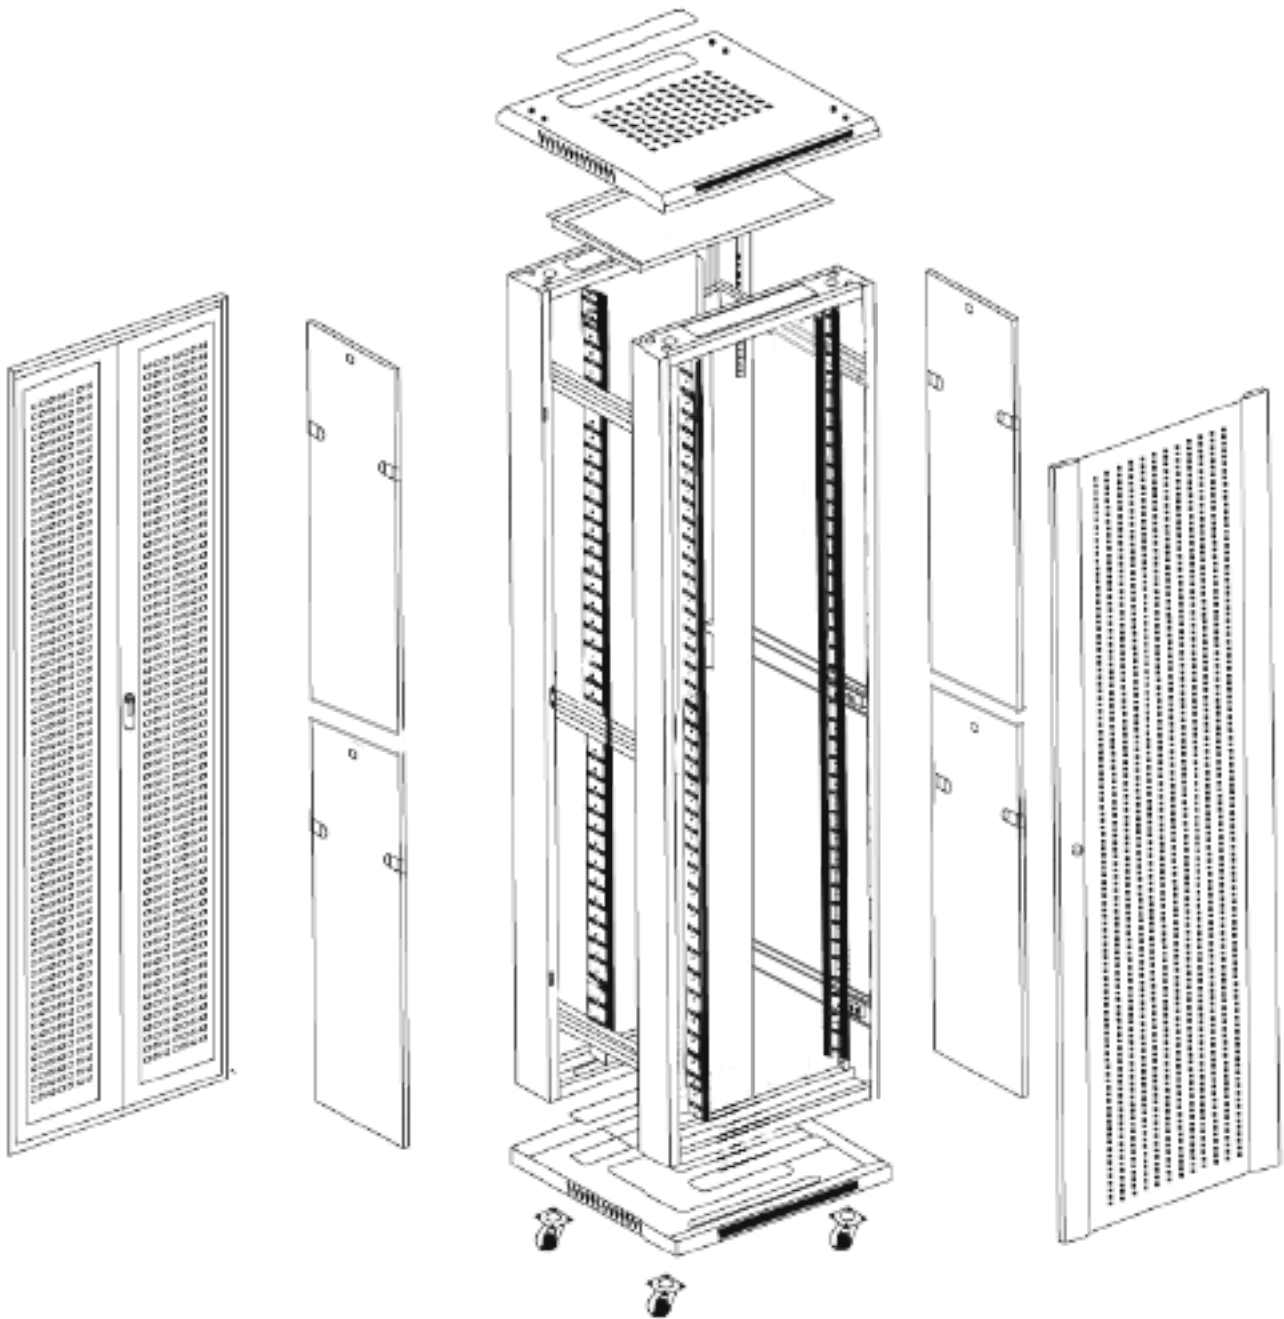

STANDARD

Comply with ANSI/EIA RS-310-D, IEC297-2, DIN41491; PART 1; DIN41494; PART7, GB/T3047.2-92 Standard;
Compatible with 19" internacional standard and metrical standard & ETSI standard