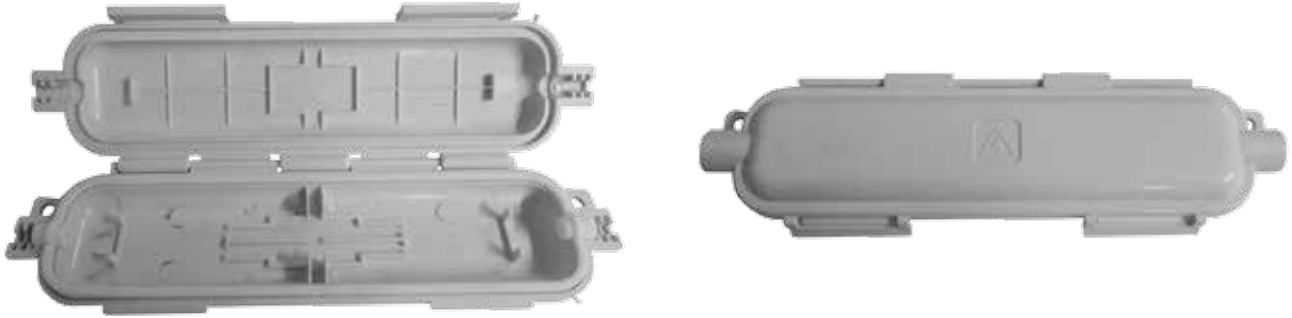

FTTH DROP CABLE PROTECTIVE CASSETTE

PROFILE VIEW

DESCRIPTION

Drop Cable Protect Box is used for drop cable connecting, and protection.

FEATURES

- Fast connecting.
- Waterproof IP65
- Small size, nice shape, convenient Installation.
- Satisfy for drop cable and normal cable.
- Contact protection is stable & reliable, Protect it from damage or broken by external force
- Size: 160*47.9*16mm
- Material: ABS Flame Retardant Material

ORDER INFORMATION

P/N	Description
CCP-3022	FTTH Drop Cable Protective Cassette